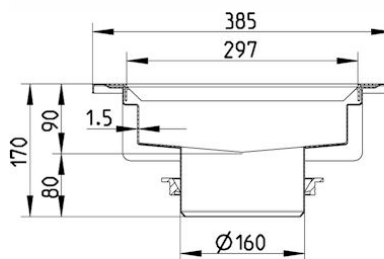

Specification Sheet

672EK010-00BA CHANNEL 300x1000 END OUTLET

- Floor: vinyl
- Outlet: Ø160mm, vertical
- Stainless steel: AISI304/EN1.4301

Product Codes

UPC/EAN: 5705499130485

VVS Number:

RSK Number:

NRF Number:

LVI Number:

Specification

Brand Name: BLÜCHER

Floor: Vinyl

Material: AISI 304

Material (EN): EN 1.4301

Minimum Height (mm): 170

Outlet Box: No

Outlet Diameter (mm): 160

Outlet Direction: Vertical

Outlet Placement: End

Series: Channel-Vinyl

Size: 300x1000

Weight (kg): 9,67

BLÜCHER®

A WATTS Brand