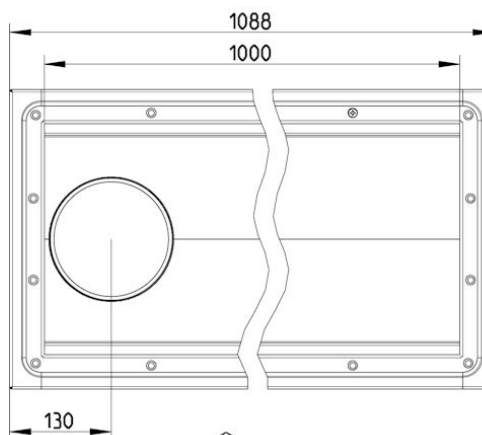

Specification Sheet

672EK010-00BA CHANNEL 300x1000 END OUTLET

- Floor: vinyl
- Outlet: Ø160mm, vertical
- Stainless steel: AISI304/EN1.4301

Product Codes

UPC/EAN: 5705499130485

VVS Number:

RSK Number:

NRF Number:

LVI Number:

Specification

Brand Name: BLÜCHER

Floor: Vinyl

Material: AISI 304

Material (EN): EN 1.4301

Minimum Height (mm): 170

Outlet Box: No

Outlet Diameter (mm): 160

Outlet Direction: Vertical

Outlet Placement: End

Series: Channel-Vinyl

Size: 300x1000

Weight (kg): 9,67

BLÜCHER®

A WATTS Brand