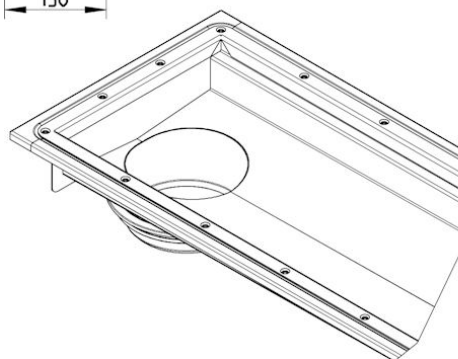

Specification Sheet

672EK010-00BA CHANNEL 300x1000 END OUTLET

- Floor: vinyl
- Outlet: Ø160mm, vertical
- Stainless steel: AISI304/EN1.4301

Product Codes

UPC/EAN: 5705499130485

VVS Number:

RSK Number:

NRF Number:

LVI Number:

Specification

Brand Name: BLÜCHER

Floor: Vinyl

Material: AISI 304

Material (EN): EN 1.4301

Minimum Height (mm): 170

Outlet Box: No

Outlet Diameter (mm): 160

Outlet Direction: Vertical

Outlet Placement: End

Series: Channel-Vinyl

Size: 300x1000

Weight (kg): 9,67

BLÜCHER®

A WATTS Brand