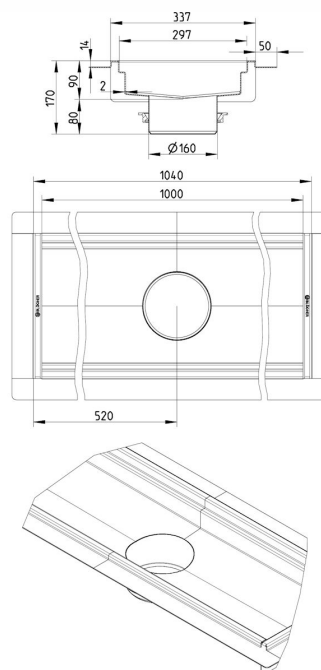

674EK010-05BA CHANNEL 300x1000 CENTER OUTLET

- -Floor: concrete, tiled and resin
- -Liquid membrane
- -Outlet: Ø160mm, vertical
- -Stainless steel: AISI304/EN1.4301

Product Codes

UPC/EAN: 5705499131239

VVS Number:

RSK Number:

NRF Number: 3396472

LVI Number:

Specification

Brand Name: BLÜCHER

Floor: Concrete/tiled/resin

Material: AISI 304

Material (EN): EN 1.4301

Membrane Type: Liquid membrane

Minimum Height (mm): 170

Outlet Box: No

Outlet Diameter (mm): 160

Outlet Direction: Vertical

Outlet Placement: Center

Series: Channel-Liquid membrane

Size: 300x1000

Weight (kg): 11,82

BLÜCHER®

A WATTS Brand