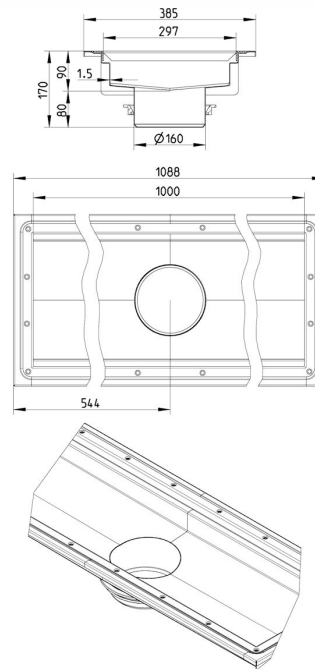

672EK010-05BA CHANNEL 300x1000 CENTER OUTLET

-Floor: vinyl
-Outlet: Ø160mm, vertical
-Stainless steel: AISI304/EN1.4301

Product Codes

UPC/EAN: 5705499124873

VVS Number:

RSK Number:

NRF Number: 3396468

LVI Number:

Specification

Brand Name: BLÜCHER

Floor: Vinyl

Material: AISI 304

Material (EN): EN 1.4301

Minimum Height (mm): 170

Outlet Box: No

Outlet Diameter (mm): 160

Outlet Direction: Vertical

Outlet Placement: Center

Series: Channel-Vinyl

Size: 300x1000

Weight (kg): 9,73

BLÜCHER®

A WATTS Brand