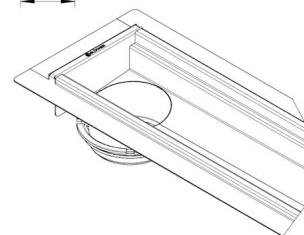

674DK060-00BA CHANNEL 200x6000 END OUTLET

- -Floor: concrete, tiled and resin
- -Liquid membrane
- -Outlet: Ø160mm, vertical
- -Stainless steel: AISI304/EN1.4301

Product Codes

UPC/EAN: 5705499131192

VVS Number:

RSK Number:

NRF Number: 3397137

LVI Number: 3304815

Specification

Brand Name: BLÜCHER

Floor: Concrete/tiled/resin

Material: AISI 304

Material (EN): EN 1.4301

Membrane Type: Liquid membrane

Minimum Height (mm): 200

Outlet Box: No

Outlet Diameter (mm): 160

Outlet Direction: Vertical

Outlet Placement: End

Series: Channel-Liquid membrane

Size: 200x6000

Weight (kg): 52,43

BLÜCHER®

A WATTS Brand