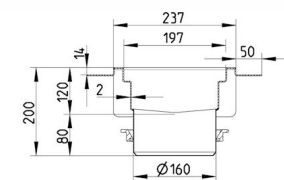

674DK060-00BA CHANNEL 200x6000 END OUTLET

- -Floor: concrete, tiled and resin
- -Liquid membrane
- -Outlet: Ø160mm, vertical
- -Stainless steel: AISI304/EN1.4301

Product Codes

UPC/EAN: 5705499131192

VVS Number:

RSK Number:

NRF Number: 3397137

LVI Number: 3304815

Specification

Brand Name: BLÜCHER

Floor: Concrete/tiled/resin

Material: AISI 304

Material (EN): EN 1.4301

Membrane Type: Liquid membrane

Minimum Height (mm): 200

Outlet Box: No

Outlet Diameter (mm): 160

Outlet Direction: Vertical

Outlet Placement: End

Series: Channel-Liquid membrane

Size: 200x6000

Weight (kg): 52,43

BLÜCHER®

A WATTS Brand