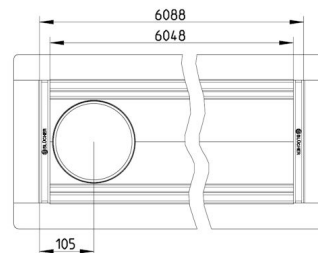

674DK060-00BA CHANNEL 200x6000 END OUTLET

- -Floor: concrete, tiled and resin
- -Liquid membrane
- -Outlet: Ø160mm, vertical
- -Stainless steel: AISI304/EN1.4301

Product Codes

UPC/EAN: 5705499131192

VVS Number:

RSK Number:

NRF Number: 3397137

LVI Number: 3304815

Specification

Brand Name: BLÜCHER

Floor: Concrete/tiled/resin

Material: AISI 304

Material (EN): EN 1.4301

Membrane Type: Liquid membrane

Minimum Height (mm): 200

Outlet Box: No

Outlet Diameter (mm): 160

Outlet Direction: Vertical

Outlet Placement: End

Series: Channel-Liquid membrane

Size: 200x6000

Weight (kg): 52,43

BLÜCHER®

A WATTS Brand