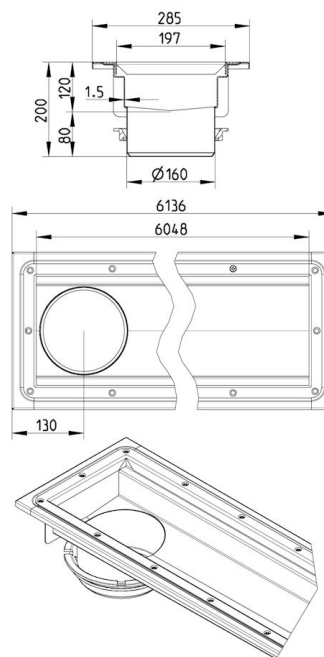

672DK060-00BA CHANNEL 200x6000 END OUTLET

-Floor: vinyl
-Outlet: Ø160mm, vertical
-Stainless steel: AISI304/EN1.4301

Product Codes

UPC/EAN: 5705499130461

VVS Number:

RSK Number:

NRF Number:

LVI Number: 3304822

Specification

Brand Name: BLÜCHER

Floor: Vinyl

Material: AISI 304

Material (EN): EN 1.4301

Minimum Height (mm): 200

Outlet Box: No

Outlet Diameter (mm): 160

Outlet Direction: Vertical

Outlet Placement: End

Series: Channel-Vinyl

Size: 200x6000

Weight (kg): 43,36

BLÜCHER®

A WATTS Brand