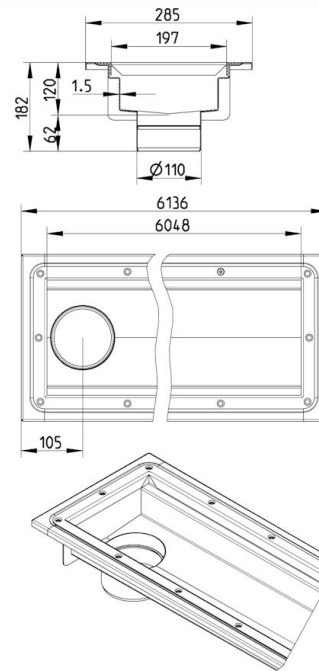

## 672DH060-00BA CHANNEL 200x6000 END OUTLET

- Floor: vinyl
- Outlet: Ø110mm, vertical
- Stainless steel: AISI304/EN1.4301

### Specification

Brand Name: BLÜCHER

Floor: Vinyl

Material: AISI 304

Material (EN): EN 1.4301

Minimum Height (mm): 182

Outlet Box: No

Outlet Diameter (mm): 110

Outlet Direction: Vertical

Outlet Placement: End

Series: Channel-Vinyl

Size: 200x6000

Weight (kg): 43,07

**BLÜCHER®**

A WATTS Brand