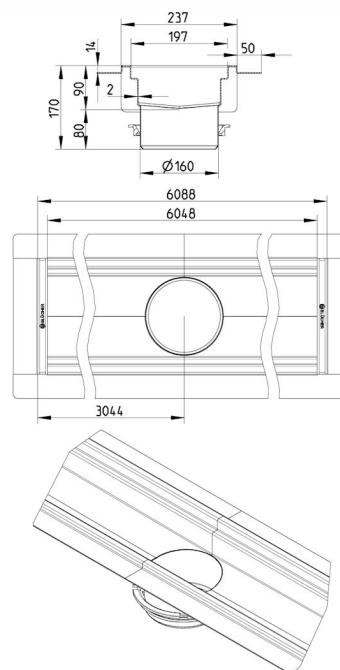

674DK060-30BA CHANNEL 200x6000 CENTER OUTLET

- -Floor: concrete, tiled and resin
- -Liquid membrane
- -Outlet: Ø160mm, vertical
- -Stainless steel: AISI304/EN1.4301

Product Codes

UPC/EAN: 5705499131208

VVS Number:

RSK Number:

NRF Number: 3394855

LVI Number:

Specification

Brand Name: BLÜCHER

Floor: Concrete/tiled/resin

Material: AISI 304

Material (EN): EN 1.4301

Membrane Type: Liquid membrane

Minimum Height (mm): 170

Outlet Box: No

Outlet Diameter (mm): 160

Outlet Direction: Vertical

Outlet Placement: Center

Series: Channel-Liquid membrane

Size: 200x6000

Weight (kg): 49,36

BLÜCHER®

A WATTS Brand