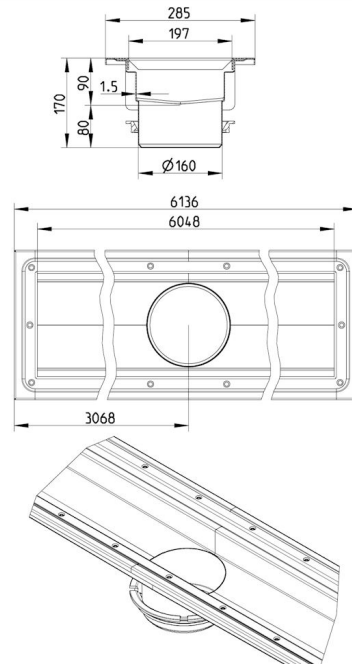

672DK060-30BA CHANNEL 200x6000 CENTER OUTLET

- Floor: vinyl
- Outlet: Ø160mm, vertical
- Stainless steel: AISI304/EN1.4301

Product Codes

UPC/EAN: 5705499130478

VVS Number:

RSK Number:

NRF Number: 3397109

LVI Number:

Specification

Brand Name: BLÜCHER

Floor: Vinyl

Material: AISI 304

Material (EN): EN 1.4301

Minimum Height (mm): 170

Outlet Box: No

Outlet Diameter (mm): 160

Outlet Direction: Vertical

Outlet Placement: Center

Series: Channel-Vinyl

Size: 200x6000

Weight (kg): 43,36

BLÜCHER®

A WATTS Brand