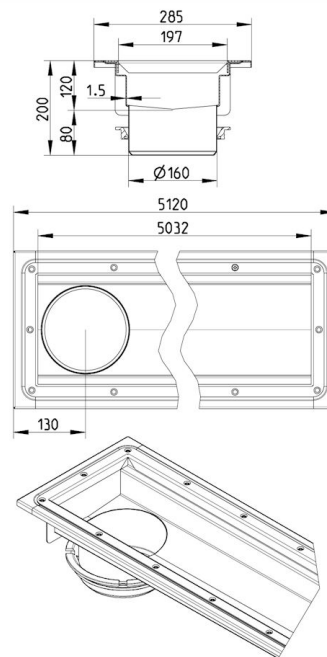

### Specification

Brand Name: BLÜCHER

Floor: Vinyl

Material: AISI 304

Material (EN): EN 1.4301

Minimum Height (mm): 200

Outlet Box: No

Outlet Diameter (mm): 160

Outlet Direction: Vertical

Outlet Placement: End

Series: Channel-Vinyl

Size: 200x5000

Weight (kg): 36,70

**BLÜCHER®**

A WATTS Brand