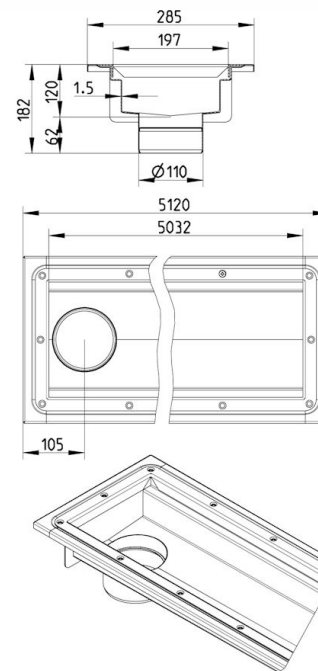

## 672DH050-00BA CHANNEL 200x5000 END OUTLET

- Floor: vinyl
- Outlet: Ø110mm, vertical
- Stainless steel: AISI304/EN1.4301

### Specification

Brand Name: BLÜCHER

Floor: Vinyl

Material: AISI 304

Material (EN): EN 1.4301

Minimum Height (mm): 182

Outlet Box: No

Outlet Diameter (mm): 110

Outlet Direction: Vertical

Outlet Placement: End

Series: Channel-Vinyl

Size: 200x5000

Weight (kg): 36,41

**BLÜCHER®**

A WATTS Brand