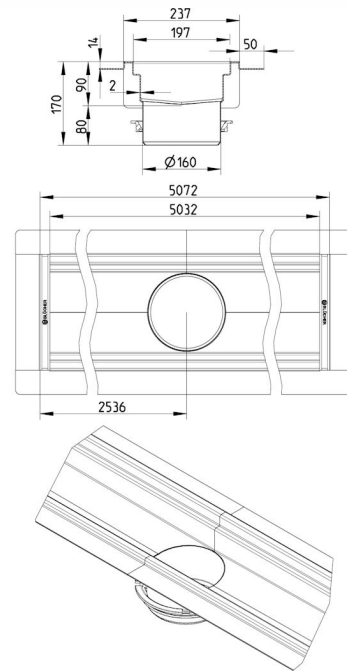

674DK050-25BA CHANNEL 200x5000 CENTER OUTLET

- -Floor: concrete, tiled and resin
- -Liquid membrane
- -Outlet: Ø160mm, vertical
- -Stainless steel: AISI304/EN1.4301

Product Codes

UPC/EAN: 5705499131185

VVS Number:

RSK Number:

NRF Number: 3394854

LVI Number:

Specification

Brand Name: BLÜCHER

Floor: Concrete/tiled/resin

Material: AISI 304

Material (EN): EN 1.4301

Membrane Type: Liquid membrane

Minimum Height (mm): 170

Outlet Box: No

Outlet Diameter (mm): 160

Outlet Direction: Vertical

Outlet Placement: Center

Series: Channel-Liquid membrane

Size: 200x5000

Weight (kg): 41,52

BLÜCHER®

A WATTS Brand