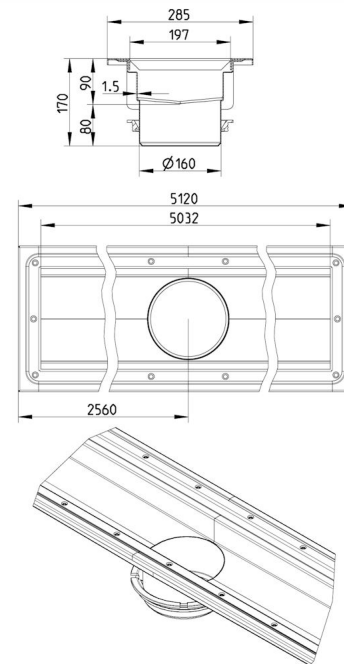

## 672DK050-25BA CHANNEL 200x5000 CENTER OUTLET

-Floor: vinyl  
-Outlet: Ø160mm, vertical  
-Stainless steel: AISI304/EN1.4301

### Specification

Brand Name: BLÜCHER

Floor: Vinyl

Material: AISI 304

Material (EN): EN 1.4301

Minimum Height (mm): 170

Outlet Box: No

Outlet Diameter (mm): 160

Outlet Direction: Vertical

Outlet Placement: Center

Series: Channel-Vinyl

Size: 200x5000

Weight (kg): 34,47

**BLÜCHER®**

A **WATTS** Brand