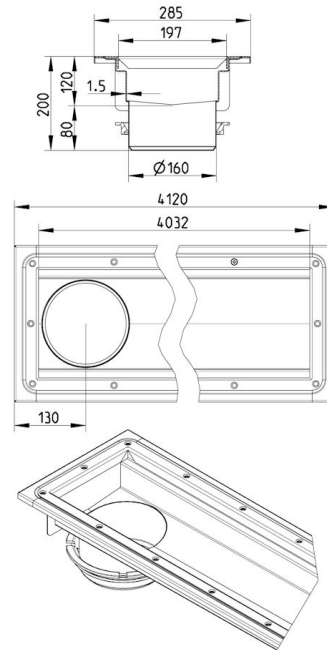

### Specification

Brand Name: BLÜCHER

Floor: Vinyl

Material: AISI 304

Material (EN): EN 1.4301

Minimum Height (mm): 200

Outlet Box: No

Outlet Diameter (mm): 160

Outlet Direction: Vertical

Outlet Placement: End

Series: Channel-Vinyl

Size: 200x4000

Weight (kg): 30,39

**BLÜCHER®**

A WATTS Brand