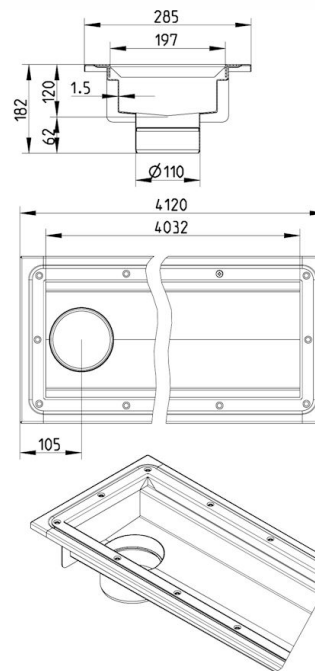

672DH040-00BA CHANNEL 200x4000 END OUTLET

- Floor: vinyl
- Outlet: Ø110mm, vertical
- Stainless steel: AISI304/EN1.4301

Product Codes

UPC/EAN: 5705499130324

VVS Number:

RSK Number:

NRF Number:

LVI Number:

Specification

Brand Name: BLÜCHER

Floor: Vinyl

Material: AISI 304

Material (EN): EN 1.4301

Minimum Height (mm): 182

Outlet Box: No

Outlet Diameter (mm): 110

Outlet Direction: Vertical

Outlet Placement: End

Series: Channel-Vinyl

Size: 200x4000

Weight (kg): 30,11

BLÜCHER®

A WATTS Brand