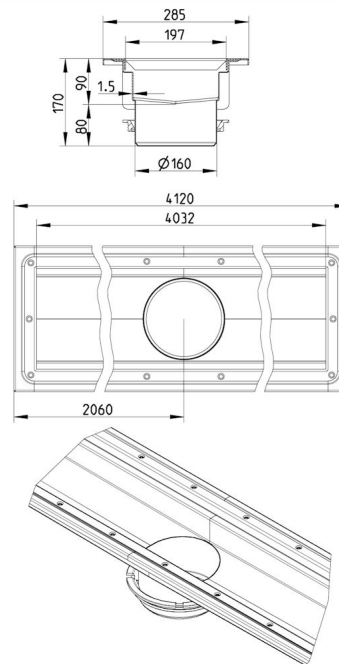

672DK040-20BA CHANNEL 200x4000 CENTER OUTLET

- Floor: vinyl
- Outlet: Ø160mm, vertical
- Stainless steel: AISI304/EN1.4301

Product Codes

UPC/EAN: 5705499130430

VVS Number:

RSK Number:

NRF Number: 3394843

LVI Number:

Specification

Brand Name: BLÜCHER

Floor: Vinyl

Material: AISI 304

Material (EN): EN 1.4301

Minimum Height (mm): 170

Outlet Box: No

Outlet Diameter (mm): 160

Outlet Direction: Vertical

Outlet Placement: Center

Series: Channel-Vinyl

Size: 200x4000

Weight (kg): 28,35

BLÜCHER®

A **WATTS** Brand