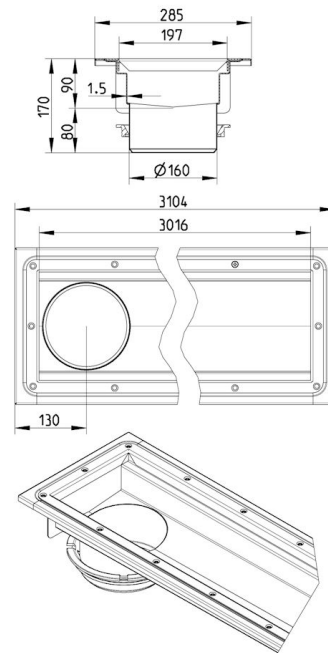

### Specification

Brand Name: BLÜCHER

Floor: Vinyl

Material: AISI 304

Material (EN): EN 1.4301

Minimum Height (mm): 170

Outlet Box: No

Outlet Diameter (mm): 160

Outlet Direction: Vertical

Outlet Placement: End

Series: Channel-Vinyl

Size: 200x3000

Weight (kg): 25,10

**BLÜCHER®**

A **WATTS** Brand