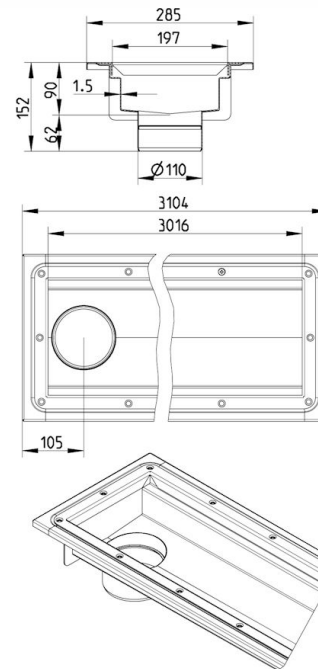

### Specification

Brand Name: BLÜCHER

Floor: Vinyl

Material: AISI 304

Material (EN): EN 1.4301

Minimum Height (mm): 152

Outlet Box: No

Outlet Diameter (mm): 110

Outlet Direction: Vertical

Outlet Placement: End

Series: Channel-Vinyl

Size: 200x3000

Weight (kg): 20,69

**BLÜCHER®**

A WATTS Brand