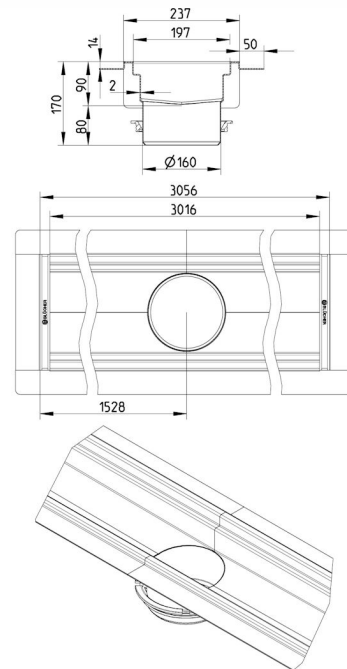

674DK030-15BA CHANNEL 200x3000 CENTER OUTLET

- -Floor: concrete, tiled and resin
- -Liquid membrane
- -Outlet: Ø160mm, vertical
- -Stainless steel: AISI304/EN1.4301

Product Codes

UPC/EAN: 5705499131147

VVS Number:

RSK Number:

NRF Number: 3396483

LVI Number:

Specification

Brand Name: BLÜCHER

Floor: Concrete/tiled/resin

Material: AISI 304

Material (EN): EN 1.4301

Membrane Type: Liquid membrane

Minimum Height (mm): 170

Outlet Box: No

Outlet Diameter (mm): 160

Outlet Direction: Vertical

Outlet Placement: Center

Series: Channel-Liquid membrane

Size: 200x3000

Weight (kg): 26,10

BLÜCHER®

A WATTS Brand