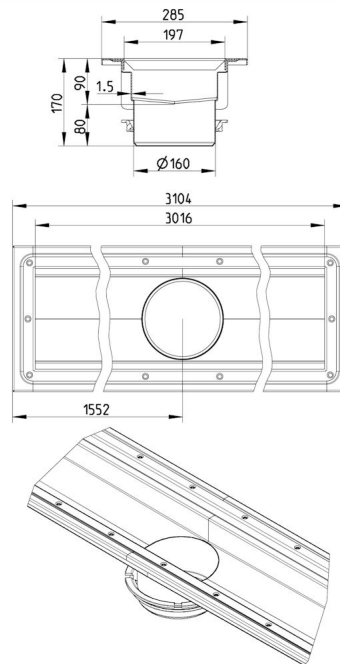

672DK030-15BA CHANNEL 200x3000 CENTER OUTLET

- Floor: vinyl
- Outlet: Ø160mm, vertical
- Stainless steel: AISI304/EN1.4301

Product Codes

UPC/EAN: 5705499130416

VVS Number:

RSK Number:

NRF Number: 3396482

LVI Number:

Specification

Brand Name: BLÜCHER

Floor: Vinyl

Material: AISI 304

Material (EN): EN 1.4301

Minimum Height (mm): 170

Outlet Box: No

Outlet Diameter (mm): 160

Outlet Direction: Vertical

Outlet Placement: Center

Series: Channel-Vinyl

Size: 200x3000

Weight (kg): 21,52

BLÜCHER®

A **WATTS** Brand