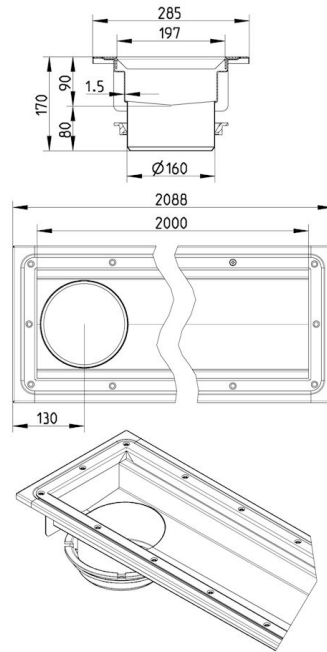

672DK020-00BA CHANNEL 200x2000 END OUTLET

-Floor: vinyl
-Outlet: Ø160mm, vertical
-Stainless steel: AISI304/EN1.4301

Product Codes

UPC/EAN: 5705499124859

VVS Number:

RSK Number:

NRF Number: 3397107

LVI Number: 3304818

Specification

Brand Name: BLÜCHER

Floor: Vinyl

Material: AISI 304

Material (EN): EN 1.4301

Minimum Height (mm): 170

Outlet Box: No

Outlet Diameter (mm): 160

Outlet Direction: Vertical

Outlet Placement: End

Series: Channel-Vinyl

Size: 200x2000

Weight (kg): 14,33

BLÜCHER®

A **WATTS** Brand