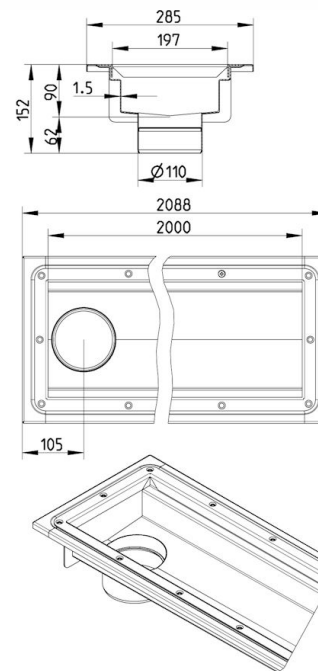

### Specification

Brand Name: BLÜCHER

Floor: Vinyl

Material: AISI 304

Material (EN): EN 1.4301

Minimum Height (mm): 152

Outlet Box: No

Outlet Diameter (mm): 110

Outlet Direction: Vertical

Outlet Placement: End

Series: Channel-Vinyl

Size: 200x2000

Weight (kg): 14,04

**BLÜCHER®**

A WATTS Brand