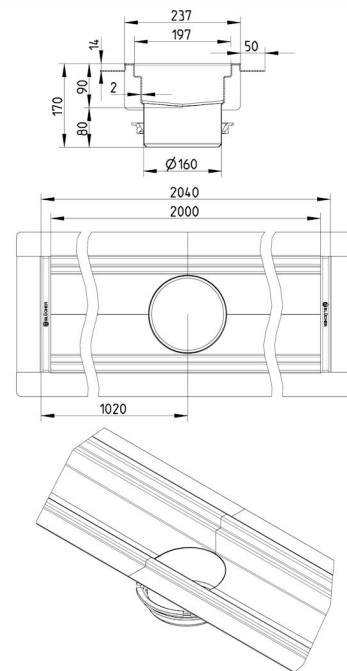

674DK020-10BA CHANNEL 200x2000 CENTER OUTLET

- -Floor: concrete, tiled and resin
- -Liquid membrane
- -Outlet: Ø160mm, vertical
- -Stainless steel: AISI304/EN1.4301

Product Codes

UPC/EAN: 5705499131130

VVS Number:

RSK Number:

NRF Number: 3396471

LVI Number:

Specification

Brand Name: BLÜCHER

Floor: Concrete/tiled/resin

Material: AISI 304

Material (EN): EN 1.4301

Membrane Type: Liquid membrane

Minimum Height (mm): 170

Outlet Box: No

Outlet Diameter (mm): 160

Outlet Direction: Vertical

Outlet Placement: Center

Series: Channel-Liquid membrane

Size: 200x2000

Weight (kg): 17,75

BLÜCHER®

A WATTS Brand