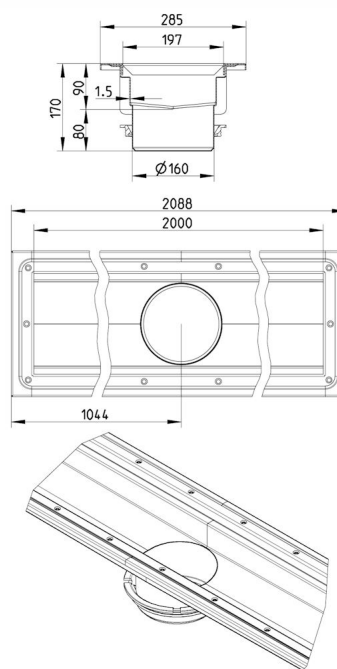

## 672DK020-10BA CHANNEL 200x2000 CENTER OUTLET

- Floor: vinyl
- Outlet: Ø160mm, vertical
- Stainless steel: AISI304/EN1.4301

### Specification

Brand Name: BLÜCHER

Floor: Vinyl

Material: AISI 304

Material (EN): EN 1.4301

Minimum Height (mm): 170

Outlet Box: No

Outlet Diameter (mm): 160

Outlet Direction: Vertical

Outlet Placement: Center

Series: Channel-Vinyl

Size: 200x2000

Weight (kg): 14,57

**BLÜCHER®**

A WATTS Brand