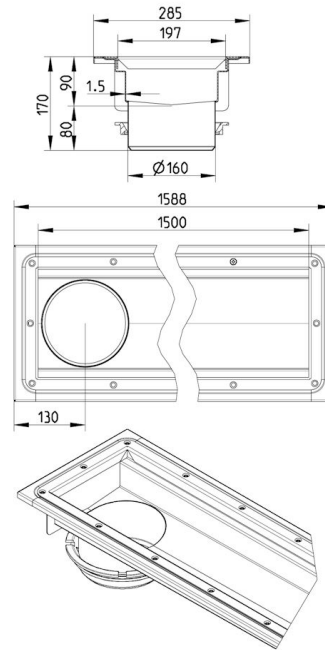

672DK015-00BA CHANNEL 200x1500 END OUTLET

- Floor: vinyl
- Outlet: Ø160mm, vertical
- Stainless steel: AISI304/EN1.4301

Product Codes

UPC/EAN: 5705499124842

VVS Number:

RSK Number:

NRF Number: 3397106

LVI Number: 3304817

Specification

Brand Name: BLÜCHER

Floor: Vinyl

Material: AISI 304

Material (EN): EN 1.4301

Minimum Height (mm): 170

Outlet Box: No

Outlet Diameter (mm): 160

Outlet Direction: Vertical

Outlet Placement: End

Series: Channel-Vinyl

Size: 200x1500

Weight (kg): 11,21

BLÜCHER®

A **WATTS** Brand