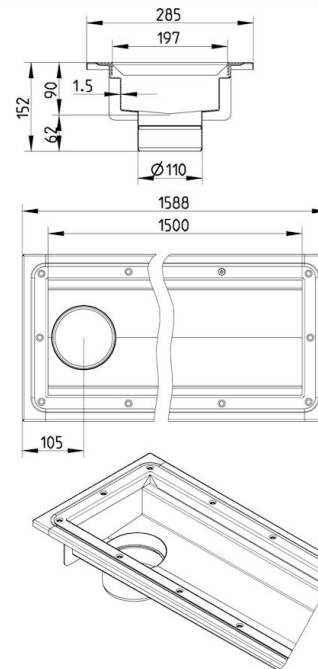

### Specification

Brand Name: BLÜCHER

Floor: Vinyl

Material: AISI 304

Material (EN): EN 1.4301

Minimum Height (mm): 152

Outlet Box: No

Outlet Diameter (mm): 110

Outlet Direction: Vertical

Outlet Placement: End

Series: Channel-Vinyl

Size: 200x1500

Weight (kg): 11,92

**BLÜCHER®**

A WATTS Brand