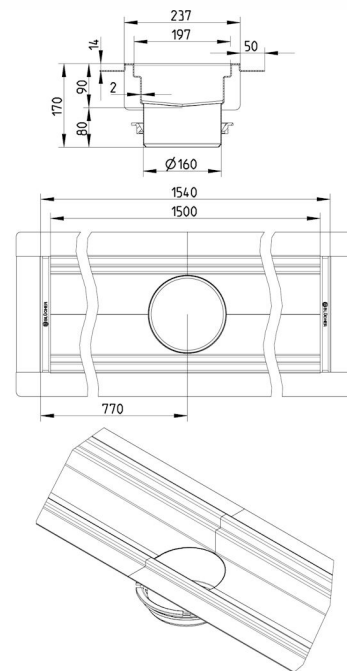

674DK015-08BA CHANNEL 200x1500 CENTER OUTLET

- -Floor: concrete, tiled and resin
- -Liquid membrane
- -Outlet: Ø160mm, vertical
- -Stainless steel: AISI304/EN1.4301

Product Codes

UPC/EAN: 5705499131116

VVS Number:

RSK Number:

NRF Number: 3394851

LVI Number:

Specification

Brand Name: BLÜCHER

Floor: Concrete/tiled/resin

Material: AISI 304

Material (EN): EN 1.4301

Membrane Type: Liquid membrane

Minimum Height (mm): 170

Outlet Box: No

Outlet Diameter (mm): 160

Outlet Direction: Vertical

Outlet Placement: Center

Series: Channel-Liquid membrane

Size: 200x1500

Weight (kg): 13,83

BLÜCHER®

A WATTS Brand