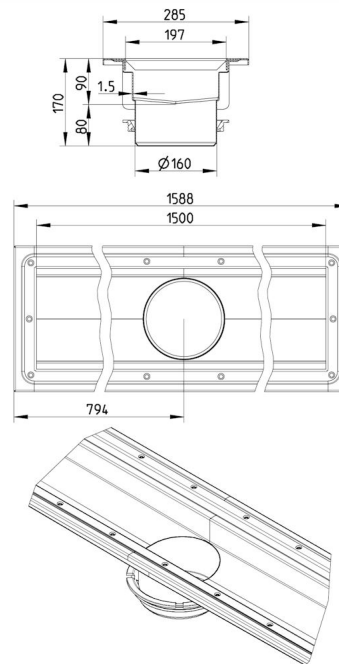

672DK015-08BA CHANNEL 200x1500 CENTER OUTLET

- Floor: vinyl
- Outlet: Ø160mm, vertical
- Stainless steel: AISI304/EN1.4301

Product Codes

UPC/EAN: 5705499130393

VVS Number:

RSK Number:

NRF Number: 3394841

LVI Number:

Specification

Brand Name: BLÜCHER

Floor: Vinyl

Material: AISI 304

Material (EN): EN 1.4301

Minimum Height (mm): 170

Outlet Box: No

Outlet Diameter (mm): 160

Outlet Direction: Vertical

Outlet Placement: Center

Series: Channel-Vinyl

Size: 200x1500

Weight (kg): 11,34

BLÜCHER®

A **WATTS** Brand