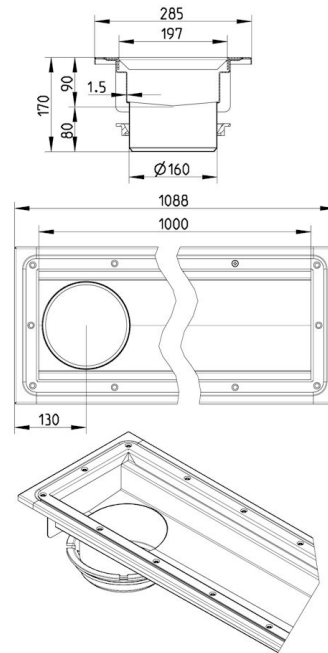

Specification Sheet

672DK010-00BA CHANNEL 200x1000 END OUTLET

- Floor: vinyl
- Outlet: Ø160mm, vertical
- Stainless steel: AISI304/EN1.4301

Product Codes

UPC/EAN: 5705499124835

VVS Number:

RSK Number:

NRF Number: 3397105

LVI Number: 3304816

Specification

Brand Name: BLÜCHER

Floor: Vinyl

Material: AISI 304

Material (EN): EN 1.4301

Minimum Height (mm): 170

Outlet Box: No

Outlet Diameter (mm): 160

Outlet Direction: Vertical

Outlet Placement: End

Series: Channel-Vinyl

Size: 200x1000

Weight (kg): 8,03

BLÜCHER®

A WATTS Brand