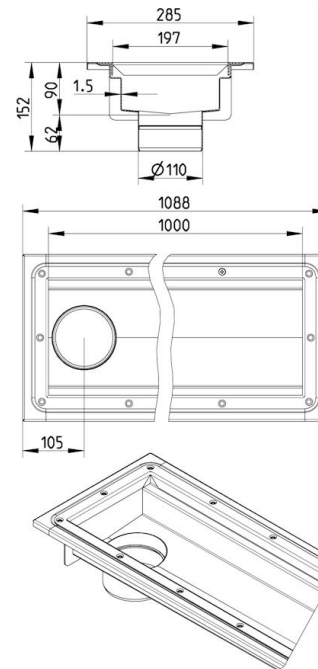

Specification Sheet

672DH010-00BA CHANNEL 200x1000 END OUTLET

- Floor: vinyl
- Outlet: Ø110mm, vertical
- Stainless steel: AISI304/EN1.4301

Product Codes

UPC/EAN: 5705499130249

VVS Number:

RSK Number:

NRF Number:

LVI Number:

Specification

Brand Name: BLÜCHER

Floor: Vinyl

Material: AISI 304

Material (EN): EN 1.4301

Minimum Height (mm): 152

Outlet Box: No

Outlet Diameter (mm): 110

Outlet Direction: Vertical

Outlet Placement: End

Series: Channel-Vinyl

Size: 200x1000

Weight (kg): 7,74

BLÜCHER®

A WATTS Brand