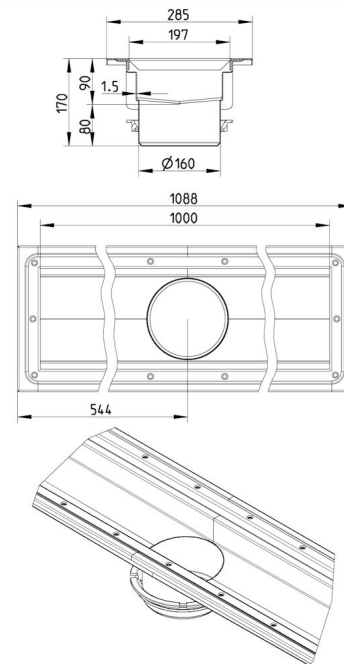

Specification Sheet

672DK010-05BA CHANNEL 200x1000 CENTER OUTLET

- Floor: vinyl
- Outlet: Ø160mm, vertical
- Stainless steel: AISI304/EN1.4301

Product Codes

UPC/EAN: 5705499130386

VVS Number:

RSK Number:

NRF Number: 3396465

LVI Number:

Specification

Brand Name: BLÜCHER

Floor: Vinyl

Material: AISI 304

Material (EN): EN 1.4301

Minimum Height (mm): 170

Outlet Box: No

Outlet Diameter (mm): 160

Outlet Direction: Vertical

Outlet Placement: Center

Series: Channel-Vinyl

Size: 200x1000

Weight (kg): 8,09

BLÜCHER®

A **WATTS** Brand