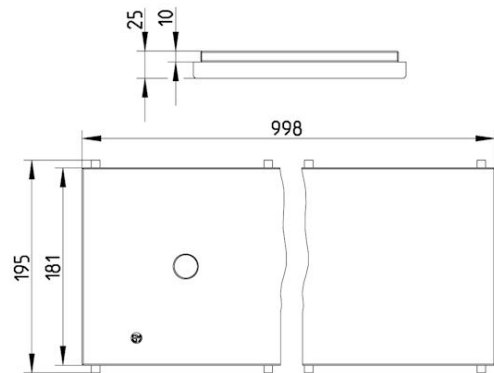

LVI Number:

Specification

Brand Name: BLÜCHER

Load Class EN1253 (kg): N250 (20.000)

Load Class EN1433 (kg): A15 (3.500)

Material: AISI 304

Material (EN): EN 1.4301

Minimum Height (mm): 25

Non-slip: R10

Series: Grating-Channel-200

Shape: Rectangular

Size: 200x1000

Type: Gratings

Weight (kg): 14,72

BLÜCHER®

A WATTS Brand