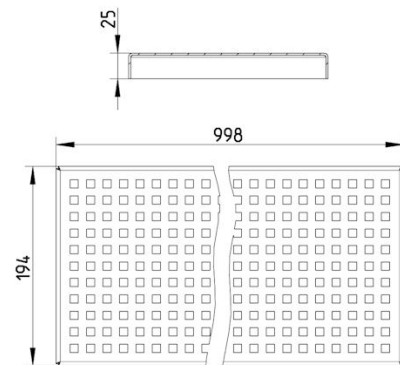

Specification Sheet

697.015.200.99 SHOWER GRATING CHANNEL

-Grating: 194x998mm
-Stainless steel: AISI304/EN1.4301

Product Codes

UPC/EAN: 5705499124538

VVS Number:

RSK Number:

NRF Number: 3397157

LVI Number: 3304988

Specification

Brand Name: BLÜCHER

Load Class EN1253 (kg): K3 (400)

Material: AISI 304

Material (EN): EN 1.4301

Minimum Height (mm): 25

Non-slip: R10

Series: Grating-Channel-200

Shape: Rectangular

Size: 200x1000

Type: Gratings

Weight (kg): 3,40

BLÜCHER®

A WATTS Brand