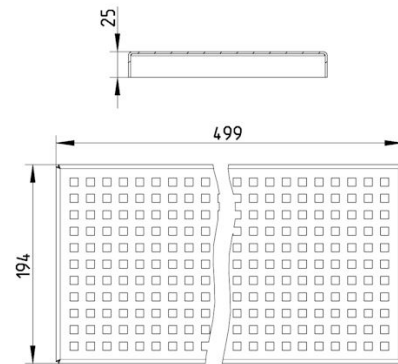

### Specification

Brand Name: BLÜCHER

Load Class EN1253 (kg): K3 (400)

Material: AISI 304

Material (EN): EN 1.4301

Minimum Height (mm): 25

Non-slip: R10

Series: Grating-Channel-200

Shape: Rectangular

Size: 200x500

Type: Gratings

Weight (kg): 1,72

**BLÜCHER®**

A WATTS Brand