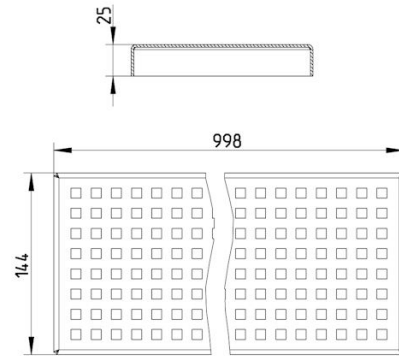

Specification Sheet

697.015.150.99 SHOWER GRATING CHANNEL

-Grating: 144x998mm
-Stainless steel: AISI304/EN1.4301

Product Codes

UPC/EAN: 5705499117394

VVS Number:

RSK Number: 7122091

NRF Number: 3397155

LVI Number: 3304962

Specification

Brand Name: BLÜCHER

Load Class EN1253 (kg): K3 (500)

Material: AISI 304

Material (EN): EN 1.4301

Minimum Height (mm): 25

Non-slip: R10

Series: Grating-Channel-150

Shape: Rectangular

Size: 150x1000

Type: Gratings

Weight (kg): 2,55

BLÜCHER®

A WATTS Brand