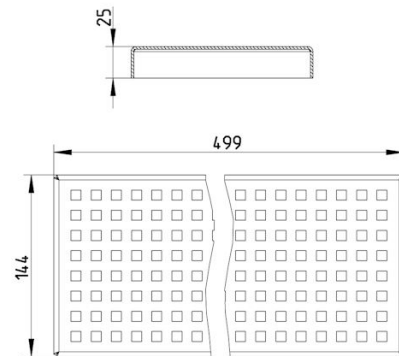

697.015.150.50 SHOWER GRATING CHANNEL

-Grating: 144x499mm
-Stainless steel: AISI304/EN1.4301

Product Codes

UPC/EAN: 5705499103182
VVS Number: 154251015
RSK Number: 7122090
NRF Number: 3397154
LVI Number: 3304961

Specification

Brand Name: BLÜCHER
Load Class EN1253 (kg): K3 (500)
Material: AISI 304
Material (EN): EN 1.4301
Minimum Height (mm): 25
Non-slip: R10
Series: Grating-Channel-150
Shape: Rectangular
Size: 150x500
Type: Gratings
Weight (kg): 1,72