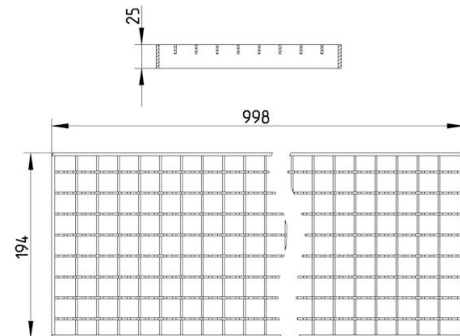

Specification

Brand Name: BLÜCHER

Load Class EN1253 (kg): R50 (4.000)

Load Class EN1433 (kg): A15 (1.350)

Material: AISI 304

Material (EN): EN 1.4301

Minimum Height (mm): 25

Non-slip: R12

Series: Grating-Channel-200

Shape: Rectangular

Size: 200x1000

Type: Gratings

Weight (kg): 4,64

BLÜCHER®

A WATTS Brand