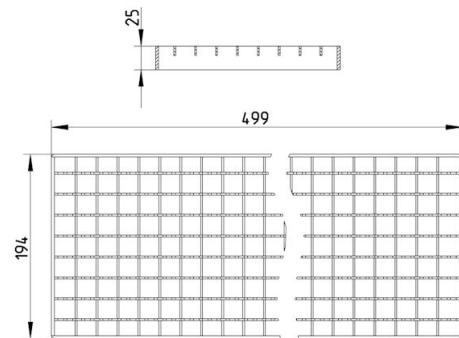

### Specification

Brand Name: BLÜCHER

Load Class EN1433 (kg): A15 (1.350)

Material: AISI 304

Material (EN): EN 1.4301

Minimum Height (mm): 25

Non-slip: R12

Series: Grating-Channel-200

Shape: Rectangular

Size: 200x500

Type: Gratings

Weight (kg): 2,80

**BLÜCHER®**

A WATTS Brand