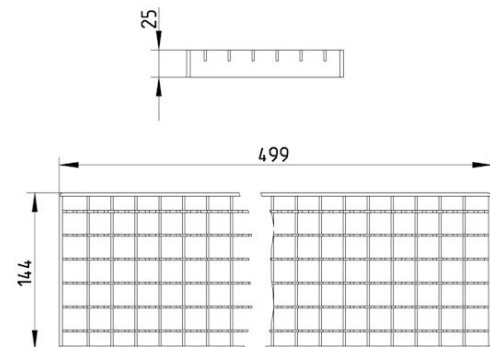

LVI Number: 3304954

Specification

Brand Name: BLÜCHER

Load Class EN1433 (kg): A15 (1.800)

Material: AISI 304

Material (EN): EN 1.4301

Minimum Height (mm): 25

Non-slip: R12

Series: Grating-Channel-150

Shape: Rectangular

Size: 150x500

Type: Gratings

Weight (kg): 2,24

BLÜCHER®

A WATTS Brand