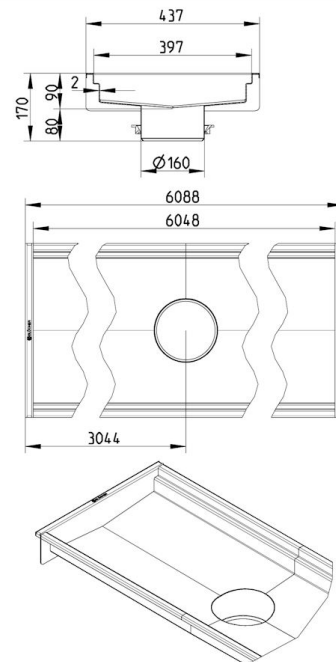

### Specification

Brand Name: BLÜCHER

Floor: Concrete/tiled/resin

Material: AISI 304

Material (EN): EN 1.4301

Membrane Type: No membrane

Minimum Height (mm): 170

Outlet Box: No

Outlet Diameter (mm): 160

Outlet Direction: Vertical

Outlet Placement: Center

Series: Channel-No membrane

Size: 400x6000

Weight (kg): 58,45

**BLÜCHER®**

A WATTS Brand