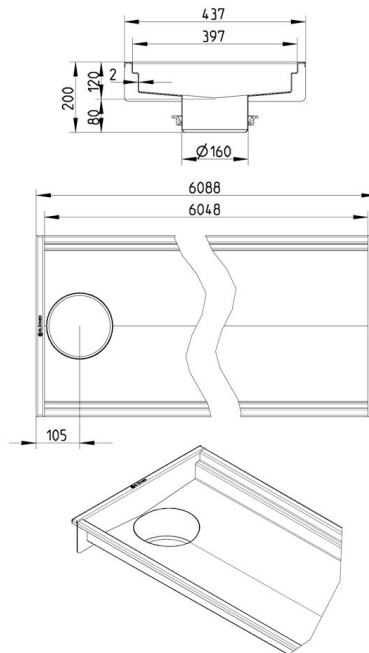

Specification Sheet

670FK060-00BA CHANNEL 400x6000 END OUTLET

- Floor: concrete, tiled and resin
- No membrane
- Outlet: Ø160mm, vertical
- Stainless steel: AISI304/EN1.4301

Product Codes

UPC/EAN: 5705499130041

Material (EN): EN 1.4301

Membrane Type: No membrane

Minimum Height (mm): 200

Outlet Box: No

Outlet Diameter (mm): 160

Outlet Direction: Vertical

Outlet Placement: End

Series: Channel-No membrane

Size: 400x6000

Weight (kg): 51,55

BLÜCHER®

A WATTS Brand