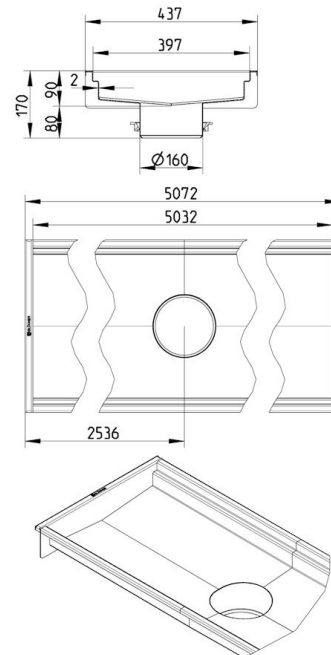

### Specification

Brand Name: BLÜCHER

Floor: Concrete/tiled/resin

Material: AISI 304

Material (EN): EN 1.4301

Membrane Type: No membrane

Minimum Height (mm): 170

Outlet Box: No

Outlet Diameter (mm): 160

Outlet Direction: Vertical

Outlet Placement: Center

Series: Channel-No membrane

Size: 400x5000

Weight (kg): 49,07

**BLÜCHER®**

A WATTS Brand