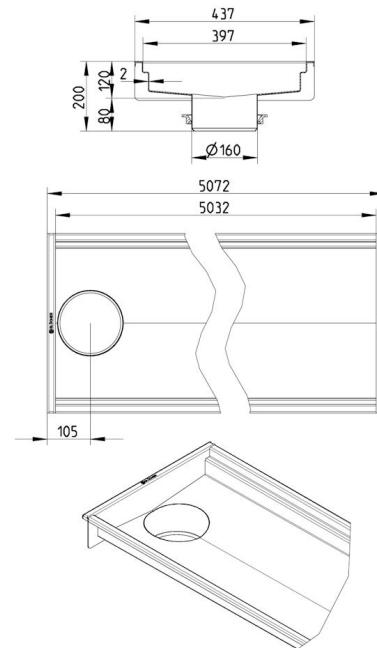

## 670FK050-00BA CHANNEL 400x5000 END OUTLET

- Floor: concrete, tiled and resin
- No membrane
- Outlet: Ø160mm, vertical
- Stainless steel: AISI304/EN1.4301

### Specification

Brand Name: BLÜCHER

Floor: Concrete/tiled/resin

Material: AISI 304

Material (EN): EN 1.4301

Membrane Type: No membrane

Minimum Height (mm): 200

Outlet Box: No

Outlet Diameter (mm): 160

Outlet Direction: Vertical

Outlet Placement: End

Series: Channel-No membrane

Size: 400x5000

Weight (kg): 51,88

**BLÜCHER®**

A WATTS Brand