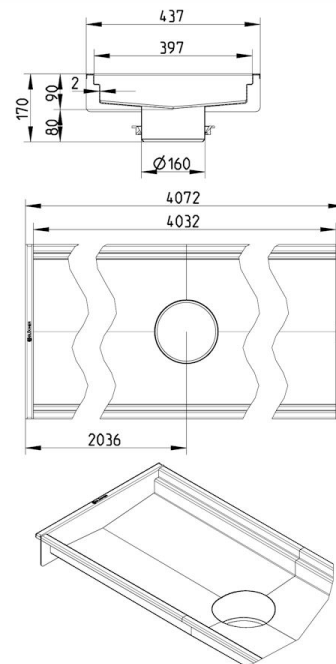

670FK040-20BA CHANNEL 400x4000 CENTER OUTLET

- -Floor: concrete, tiled and resin
- -No membrane
- -Outlet: Ø160mm, vertical
- -Stainless steel: AISI304/EN1.4301

Product Codes

UPC/EAN: 5705499130010

VVS Number:

RSK Number:

NRF Number:

LVI Number:

Specification

Brand Name: BLÜCHER

Floor: Concrete/tiled/resin

Material: AISI 304

Material (EN): EN 1.4301

Membrane Type: No membrane

Minimum Height (mm): 170

Outlet Box: No

Outlet Diameter (mm): 160

Outlet Direction: Vertical

Outlet Placement: Center

Series: Channel-No membrane

Size: 400x4000

Weight (kg): 40,47

BLÜCHER®

A WATTS Brand