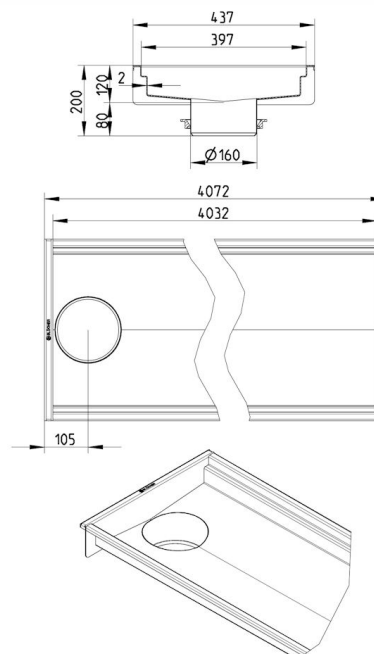

670FK040-00BA CHANNEL 400x4000 END OUTLET

- Floor: concrete, tiled and resin
- No membrane
- Outlet: Ø160mm, vertical
- Stainless steel: AISI304/EN1.4301

Product Codes

UPC/EAN: 5705499130003

VVS Number:

RSK Number:

NRF Number:

LVI Number:

Specification

Brand Name: BLÜCHER

Floor: Concrete/tiled/resin

Material: AISI 304

Material (EN): EN 1.4301

Membrane Type: No membrane

Minimum Height (mm): 200

Outlet Box: No

Outlet Diameter (mm): 160

Outlet Direction: Vertical

Outlet Placement: End

Series: Channel-No membrane

Size: 400x4000

Weight (kg): 43,04