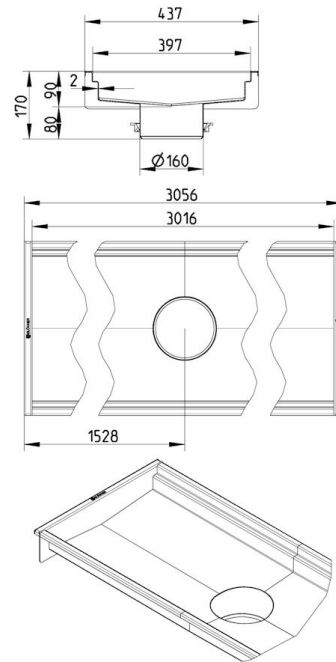

670FK030-15BA CHANNEL 400x3000 CENTER OUTLET

- -Floor: concrete, tiled and resin
- -No membrane
- -Outlet: Ø160mm, vertical
- -Stainless steel: AISI304/EN1.4301

Product Codes

UPC/EAN: 5705499129991

VVS Number:

RSK Number:

NRF Number:

LVI Number:

Specification

Brand Name: BLÜCHER

Floor: Concrete/tiled/resin

Material: AISI 304

Material (EN): EN 1.4301

Membrane Type: No membrane

Minimum Height (mm): 170

Outlet Box: No

Outlet Diameter (mm): 160

Outlet Direction: Vertical

Outlet Placement: Center

Series: Channel-No membrane

Size: 400x3000

Weight (kg): 30,55

BLÜCHER®

A WATTS Brand