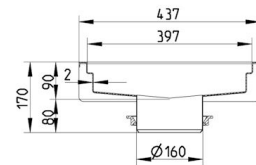

Material (EN): EN 1.4301

Membrane Type: No membrane

Minimum Height (mm): 170

Outlet Box: No

Outlet Diameter (mm): 160

Outlet Direction: Vertical

Outlet Placement: End

Series: Channel-No membrane

Size: 400x3000

Weight (kg): 29,83

BLÜCHER®

A WATTS Brand