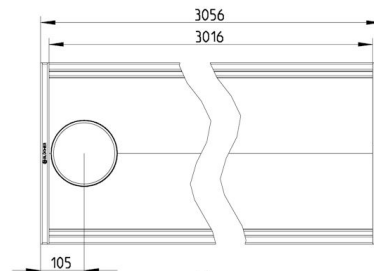

Material (EN): EN 1.4301

Membrane Type: No membrane

Minimum Height (mm): 170

Outlet Box: No

Outlet Diameter (mm): 160

Outlet Direction: Vertical

Outlet Placement: End

Series: Channel-No membrane

Size: 400x3000

Weight (kg): 29,83

BLÜCHER®

A WATTS Brand