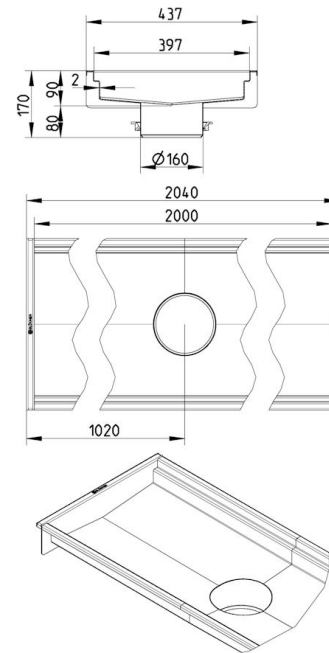

670FK020-10BA CHANNEL 400x2000 CENTER OUTLET

- -Floor: concrete, tiled and resin
- -No membrane
- -Outlet: Ø160mm, vertical
- -Stainless steel: AISI304/EN1.4301

Product Codes

UPC/EAN: 5705499129977

VVS Number:

RSK Number:

NRF Number:

LVI Number:

Specification

Brand Name: BLÜCHER

Floor: Concrete/tiled/resin

Material: AISI 304

Material (EN): EN 1.4301

Membrane Type: No membrane

Minimum Height (mm): 170

Outlet Box: No

Outlet Diameter (mm): 160

Outlet Direction: Vertical

Outlet Placement: Center

Series: Channel-No membrane

Size: 400x2000

Weight (kg): 20,28

BLÜCHER®

A WATTS Brand