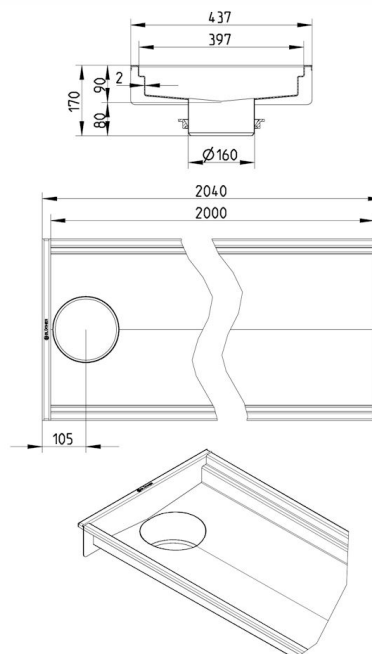

670FK020-00BA CHANNEL 400x2000 END OUTLET

- Floor: concrete, tiled and resin
- No membrane
- Outlet: Ø160mm, vertical
- Stainless steel: AISI304/EN1.4301

Product Codes

UPC/EAN: 5705499129960

VVS Number:

RSK Number:

NRF Number:

LVI Number:

Specification

Brand Name: BLÜCHER

Floor: Concrete/tiled/resin

Material: AISI 304

Material (EN): EN 1.4301

Membrane Type: No membrane

Minimum Height (mm): 170

Outlet Box: No

Outlet Diameter (mm): 160

Outlet Direction: Vertical

Outlet Placement: End

Series: Channel-No membrane

Size: 400x2000

Weight (kg): 19,96