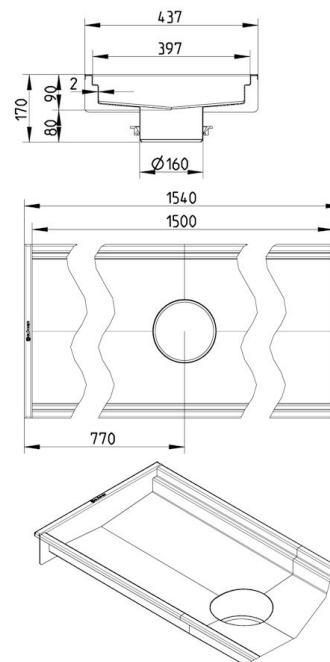

670FK015-08BA CHANNEL 400x1500 CENTER OUTLET

- -Floor: concrete, tiled and resin
- -No membrane
- -Outlet: Ø160mm, vertical
- -Stainless steel: AISI304/EN1.4301

Product Codes

UPC/EAN: 5705499129953

VVS Number:

RSK Number:

NRF Number:

LVI Number:

Specification

Brand Name: BLÜCHER

Floor: Concrete/tiled/resin

Material: AISI 304

Material (EN): EN 1.4301

Membrane Type: No membrane

Minimum Height (mm): 170

Outlet Box: No

Outlet Diameter (mm): 160

Outlet Direction: Vertical

Outlet Placement: Center

Series: Channel-No membrane

Size: 400x1500

Weight (kg): 15,74

BLÜCHER®

A WATTS Brand