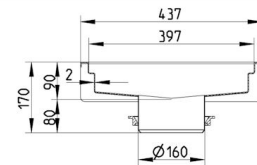

Material (EN): EN 1.4301

Membrane Type: No membrane

Minimum Height (mm): 170

Outlet Box: No

Outlet Diameter (mm): 160

Outlet Direction: Vertical

Outlet Placement: End

Series: Channel-No membrane

Size: 400x1500

Weight (kg): 15,58

BLÜCHER®

A WATTS Brand