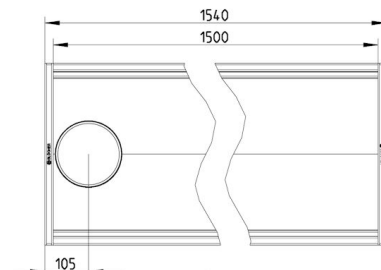

Material (EN): EN 1.4301

Membrane Type: No membrane

Minimum Height (mm): 170

Outlet Box: No

Outlet Diameter (mm): 160

Outlet Direction: Vertical

Outlet Placement: End

Series: Channel-No membrane

Size: 400x1500

Weight (kg): 15,58

BLÜCHER®

A WATTS Brand