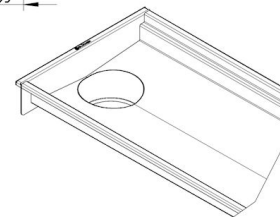

Material (EN): EN 1.4301

Membrane Type: No membrane

Minimum Height (mm): 170

Outlet Box: No

Outlet Diameter (mm): 160

Outlet Direction: Vertical

Outlet Placement: End

Series: Channel-No membrane

Size: 400x1500

Weight (kg): 15,58

BLÜCHER®

A WATTS Brand